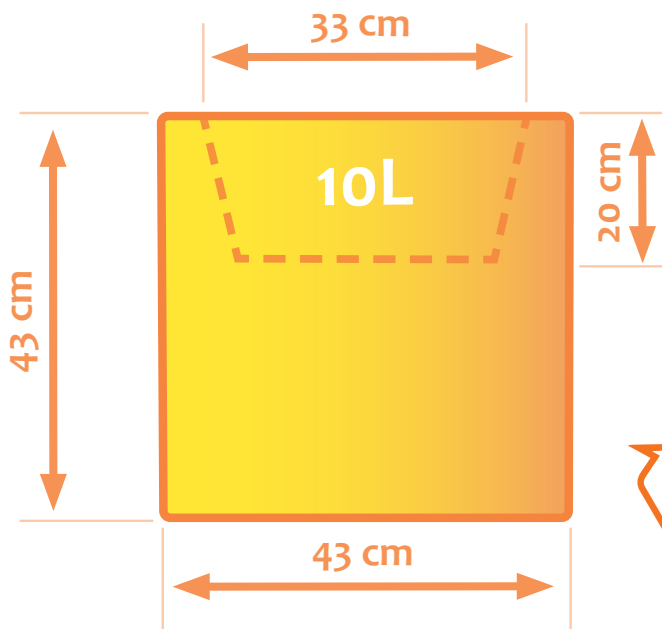

# CUBE POT 43

**100%  
RECYCLABLE**

Decoration pot for interior and exterior. With square proportions, it brings personality to many spaces.

Made of high quality polyethylene with great resistance to impacts, 100% recyclable. Resistant to water, snow, UV rays ...